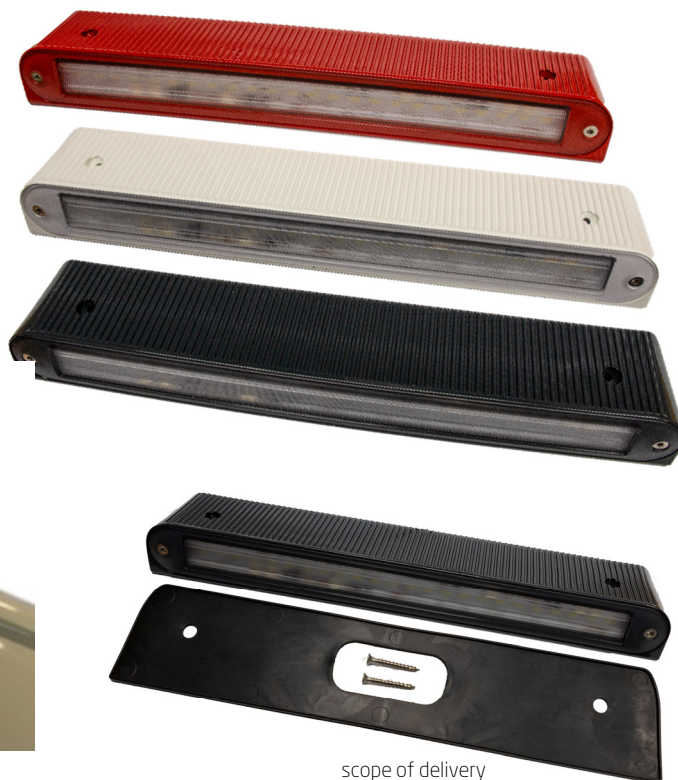

ENVIRONMENT LIGHTS

Leuchte F-25S

The light F-25S is a modern LED surrounding light for mounting on the side of the vehicle and / or the rear, in order to illuminate the area around the vehicle extensively and homogeneously.

Product features:

- LED technology with 24 LEDs
- 1000 lm luminous flux
- Energy efficiency A ++
- 12/24 V capable
- aluminum casing
- Protection class IP67

MB Vito mounting bracket

ARTICLE NUMBER	DESCRIPTION
50138490001	LED environment lightning F-25S, anthracite
50138490002	LED environment lightning F-25S, white
50138490003	LED environment lightning F-25S, red
50138490010	brackets for F-25S Vito ,red, DS, PS, REAR
50138490011	brackets for F-25S Vito ,red, REAR
50138490012	brackets for F-25S Vito ,white, DS + PS

TECHNICAL DATA	
operating voltage	12/24 VDC (10 ... 30 VDC)
power consumption	17 W
light colour	cool white
luminous flux	1000 lm
protection class	IP 67
dimensions l x h	342 x 66 mm
weight	approx. 660 g