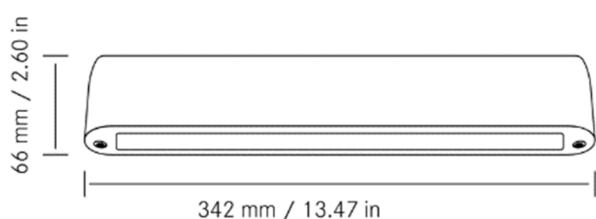

ENVIRONMENT LIGHTS

Leuchte F-25S

The light F-25S is a modern LED surrounding light for mounting on the side of the vehicle and / or the rear, in order to illuminate the area around the vehicle extensively and homogeneously.

Product features:

- LED technology with 24 LEDs
- 1000 lm luminous flux
- Energy efficiency A ++
- 12/24 V capable
- aluminum casing
- Protection class IP67

MB Vito mounting bracket

ARTICLE NUMBER	DESCRIPTION
50138490001	LED environment lightning F-25S, anthracite
50138490002	LED environment lightning F-25S, white
50138490003	LED environment lightning F-25S, red
50138490010	brackets for F-25S Vito ,red, DS, PS, REAR
50138490011	brackets for F-25S Vito ,red, REAR
50138490012	brackets for F-25S Vito ,white, DS + PS

TECHNICAL DATA	
operating voltage	12/24 VDC (10 ... 30 VDC)
power consumption	17 W
light colour	cool white
luminous flux	1000 lm
protection class	IP 67
dimensions l x h	342 x 66 mm
weight	approx. 660 g