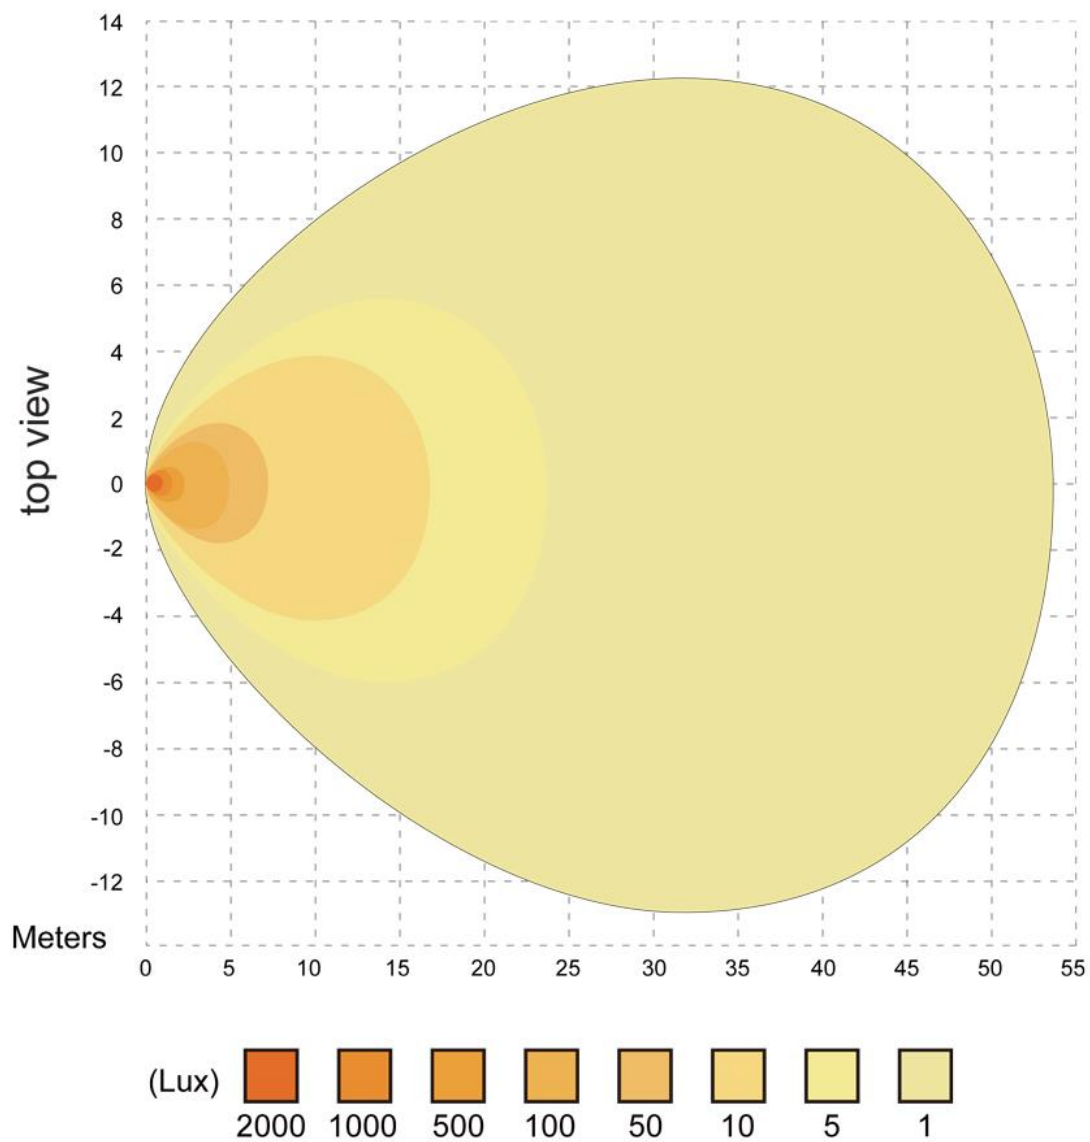

L125 Work Light

L155 Work Light