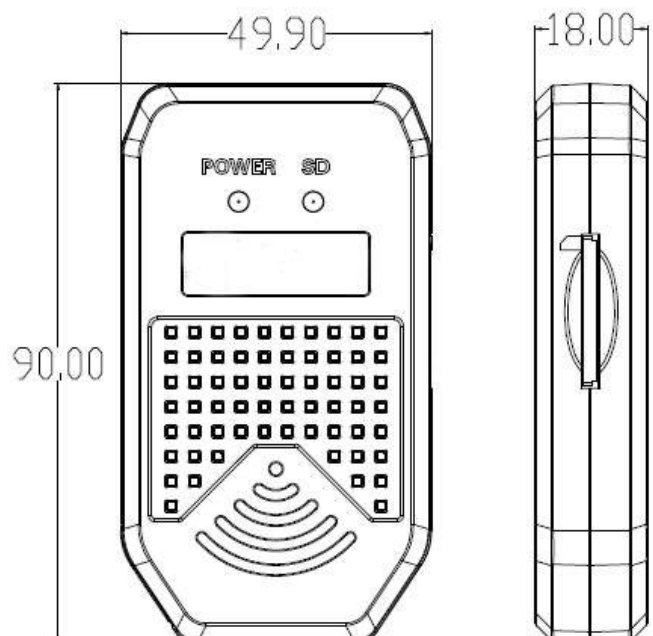

EasyCheck Wireless Dongle

autoeyeXpert

PRO SERIES

EasyCheck Wi-Fi Hotspot for use with Pro Series DVR's

Part number: AEX-ST-ACC-EC

KEY FEATURES

- USB dongle creates a wi-fi hotspot for Pro Series DVR's
- Facilitates easy maintenance and management of DVR settings
- Wireless app FREE for iOS and Android platforms
- Compatible with phones and tablets
- Built-in SD slot for data backup and file storage

OVERVIEW

The Standby RSG AEX-ST-ACC-EC EasyCheck is a USB dongle that creates a wi-fi hotspot around our Pro Series DVR's to facilitate maintenance and management of the system via iOS or Android devices. The system is particularly useful when adjusting camera viewing angles during installation as it allows a live real-time view on a phone or tablet avoiding the need to constantly walk up and down the vehicle to check on a dash-mounted monitor for example. The system also allows full access to all the DVR settings for resolution, frame rate, alarms, naming conventions, diagnostics etc. The built-in SD slot also allows easy transfer of firmware updates, configuration backup files, and downloads of camera footage. Access to the system settings is protected via password.

SPECIFICATION

MODEL	AEX-ST-ACC-EC	
Function Overview	Preview, playback, search, setting	
System	Operation System	No
	Control Mode	Wi-Fi
Interface	USB	USB 2.0x1
	SD	SDx1
Network	Wi-Fi	Support (802.11b/g/n) 2.4GHz
	Transmission Rate	20Mb/s
	Available Range	Within 10 metres
Power	Voltage	DC 5V
	Current	500mA@5V
Physical Characteristics	Dimensions (mm)	49.9mm (L) x 90mm (W) x 18mm (H)
Environment	Working Temperature	-10°C - +50°C
	Working Humidity	Working Humidity: 20% - 80% Non-condensing