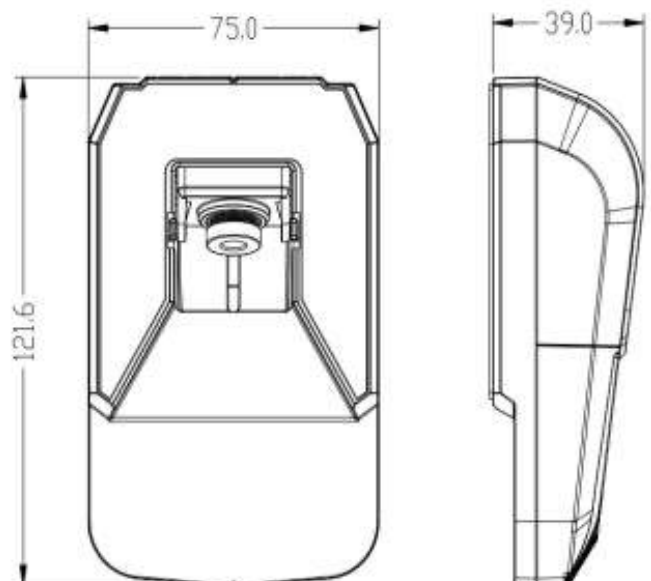

Vehicle Video Camera

autoeyeXpert

PRO SERIES

AHD Forward Facing Camera with Audio

AEX-ST-VMC-CA2FA

DESCRIPTION

The Standby RSG AEX-ST-VMC-CA2FA camera is designed for mounting on front or rear windscreens. It features a robust steel housing, and has a wide angled lens which can capture 3 lanes of highway plus on-coming traffic. The 1080P high definition output signal uses AHD for full compatibility with our "Pro" series of DVR's, and the camera also includes a high quality audio microphone which is specially tuned to focus on human speech whilst blocking out noise from engines etc. The high sensitivity camera sensor operates down to 0.05 lux without any additional lighting required, and with headlights this produces great colour images even at night. A standard 4-pin aviation connector ensures compatibility with our extensive range of camera extender cables.

KEY FEATURES

- Wide angle lens for 3 lanes of highway
- Shroud housing to reduce reflection from dash lights
- 1080P high definition AHD
- Focal length 2.8mm as standard, 3.6/6/8mm optional
- Built-in microphone
- Easy mounting to front or rear windscreen

DIMENSIONS

Specification

Model	AEX-ST- VMC-CA2FA
Sensor	1/2.8" CMOS
Resolution	1920(H) x 1080(V)
Minimum Illumination	0.05Lux/F1.2 (Auto gain on)
S/N	≥50dB (Auto gain off)
Sync System	Inter-sync
Scanning System	Progressive scanning
Lens	3.6mm/6mm/8mm optional
Electronic Shutter	Auto
White Balance Mode	Auto
Gamma Correction	0-55
Video Output	AHD coaxial HD standard, 4-pin DIN JACK
Power Supply	12V DC ± 10%
Consumption (Max)	60mA/DC12V
Working Temperature	-40°C - +70°C
Dimensions	121.6mm(L) x 75mm(W) x 39mm(H)

VIDEO OUTPUT

DIN JACK RS765-4 (female)

1---12V DC(+) 3---N/A
 2---GND 4---AHD VIDEO