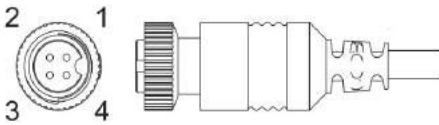

Specification

Model	AEX-ST- VMC-CA2FA
Sensor	1/2.8" CMOS
Resolution	1920(H) x 1080(V)
Minimum Illumination	0.05Lux/F1.2 (Auto gain on)
S/N	≥50dB (Auto gain off)
Sync System	Inter-sync
Scanning System	Progressive scanning
Lens	3.6mm/6mm/8mm optional
Electronic Shutter	Auto
White Balance Mode	Auto
Gamma Correction	0-55
Video Output	AHD coaxial HD standard, 4-pin DIN JACK
Power Supply	12V DC ± 10%
Consumption (Max)	60mA/DC12V
Working Temperature	-40°C - +70°C
Dimensions	121.6mm(L) x 75mm(W) x 39mm(H)

VIDEO OUTPUT

DIN JACK RS765-4 (female)

1---12V DC(+)   3---N/A
2---GND   4---AHD VIDEO