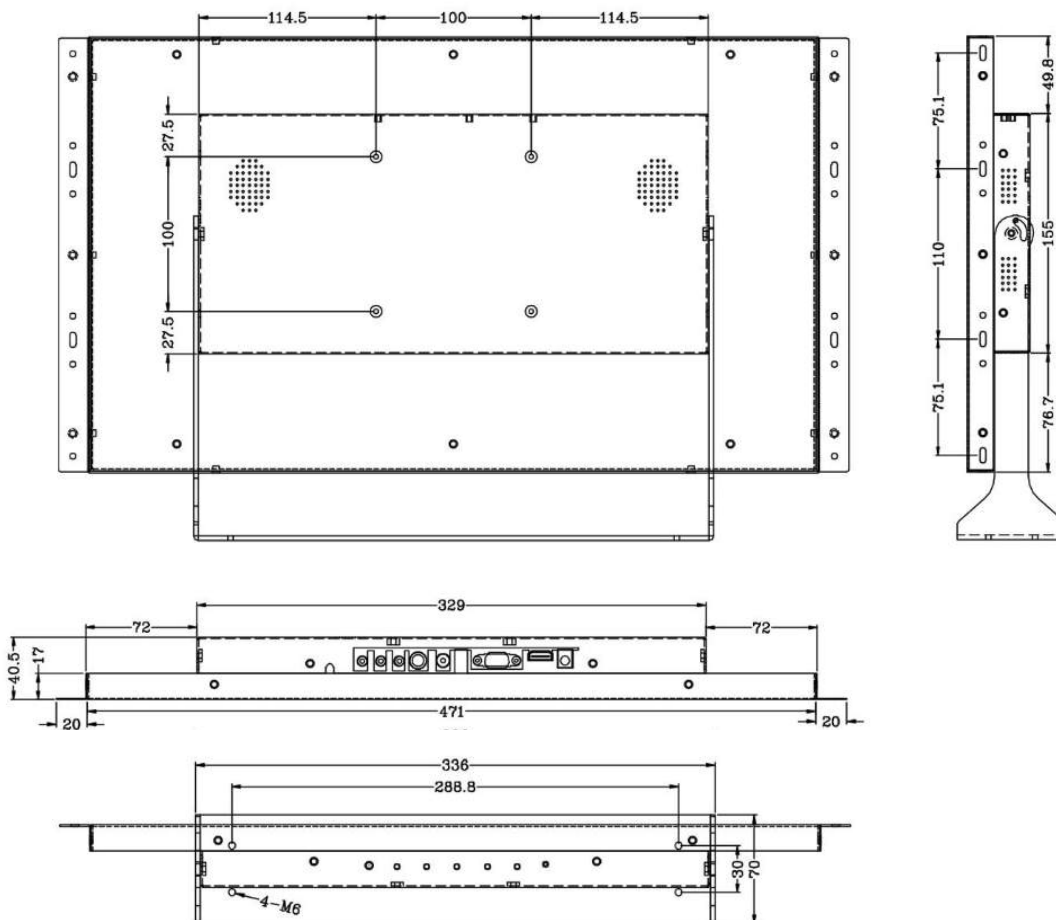

19" HD Monitor AEX-S-MON-1

Specification continued

Power	Input Voltage	DC 9-28V
	Power Supply	Input: 110-240V 50/60Hz - Output: 12V-2A
	Consumption	16.8 Watt
Environment	Operating Temperature	-20°C to -60°C
	Storage Temperature	-20°C to -70°C
	Operating Humidity	20% - 90% non-condensing
Mounting	Wall Mount	✓ VESA (100mm)
	Flush Mount	✓ Mounting Strips Included
	Stand	✓ Adjustable and detachable
Certifications	Certifications	CE, FCC, RoHS, REACH, IC, UKCA
Pack Content	Includes	Monitor, stand, remote control, mounting strips, mains adaptor, manual
Warranty	Length	2 years

DIMENSIONS