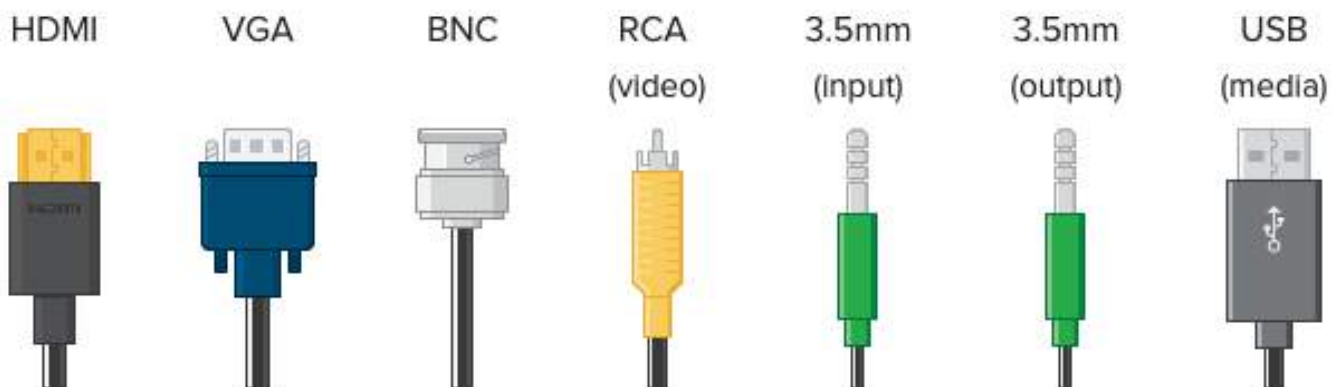

The monitor can be desk or wall mounted and includes versatile bracket which can be removed if preferred, and also includes 100mm VESA mounting points. Its sturdy metal chassis protects the screen from knocks in harsh mobile environments.

It is ideally suited for use with our PTZ camera to ensure accurate positioning prior to recording or streaming, and can also assist in protecting operators of mobile surveillance via the DVR split screen function for multiple simultaneous camera views.

KEY FEATURES

- 19" 16:9 screen size
- Ruggedised industrial design in sturdy metal housing
- 1080P high definition colour flat screen
- Wide 178° viewing angle
- 12 volts DC or mains 240 volts power
- Includes 100mm VESA wall mount compatibility and adjustable/detachable stand
- Wide selection of inputs including HDMI, VGA, BNC, and RCA phono

Specification

MODEL		AEX-S-MON-1	
Panel	Type	Matte, LED-IPS	
	Screen Diagonal	19.5 inches (499mm)	
	Aspect Ratio	16:9 (4:3 adjustable)	
	Native Resolution	1920 x 1080	
	Supported Resolutions	1920 x 1080 (max), 640 x 480 (min)	
	Pixels Per Inch	116 PPI	
	Viewing Angle	178° horizontal, 178° vertical	
	Colour Encoding System	PAL/NTSC/SECAM	
	Brightness	350 cd/m2	
	Contrast	3000:1	
	Connectivity	HDMI	✓ 1x
		VGA	✓ 1x
BNC (CVBS)		✓ 1x	
RCA Video		✓ 1x	
AUX Input		✓ 1x	
AUX Output		✓ 1x	
USB		✓ 1x (MP4, AVI, MKV, MOV, MPG, MP4, WMA, JPG, PNG)	