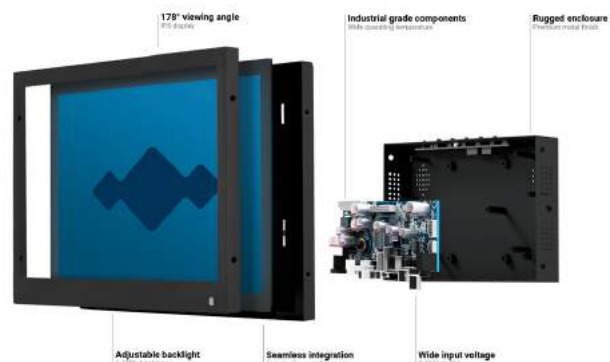

19" HD Monitor

autoeyeXpert

PRO SERIES

19" HD Monitor for Mobile CCTV Systems

AEX-S-MON-1

DESCRIPTION

The AEX-S-COM-1 ruggedised monitor is a 19" screen size offering full high definition 1080P resolution. It is perfect for use with our AutoEye Xpert Pro Series of mobile DVR's as it supports connection to VGA and composite signals, as well as supporting 12 volts DC power and mains power options.

The monitor can be desk or wall mounted and includes versatile bracket which can be removed if preferred, and also includes 100mm VESA mounting points. Its sturdy metal chassis protects the screen from knocks in harsh mobile environments.

It is ideally suited for use with our PTZ camera to ensure accurate positioning prior to recording or streaming, and can also assist in protecting operators of mobile surveillance via the DVR split screen function for multiple simultaneous camera views.

KEY FEATURES

- 19" 16:9 screen size
- Ruggedised industrial design in sturdy metal housing
- 1080P high definition colour flat screen
- Wide 178° viewing angle
- 12 volts DC or mains 240 volts power
- Includes 100mm VESA wall mount compatibility and adjustable/detachable stand
- Wide selection of inputs including HDMI, VGA, BNC, and RCA phono