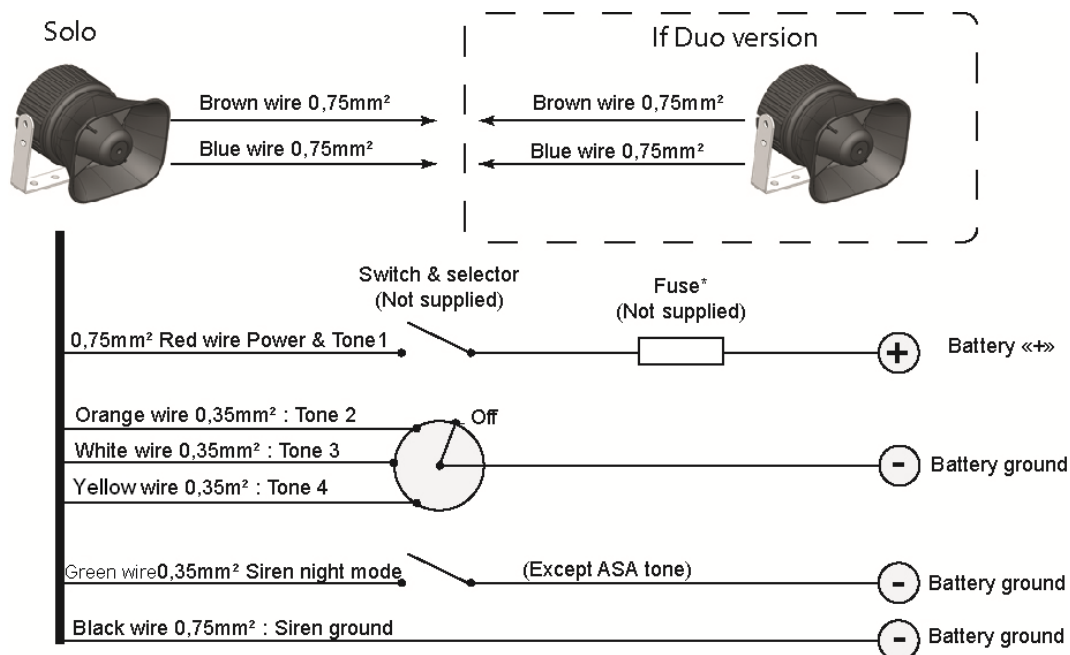

# MP5 SOLO / DUO SIREN

- MP5 SOLO 12V with French EMERGENCY tones : 26899
- MP5 SOLO 12V with French POLICE tones : 26900
- MP5 SOLO 12V with INTERNATIONAL tones: 26677
- MP5 SOLO 24V French Fire Brigade : 29060
- MP5 DUO 12V with French EMERGENCY tones : 26904
- MP5 DUO 12V with French POLICE tones : 26905
- MP5 DUO 12V with INTERNATIONAL tones : 26907
- MP5 DUO 24V French Fire Brigade : 29061

\* Fuse value : 5A