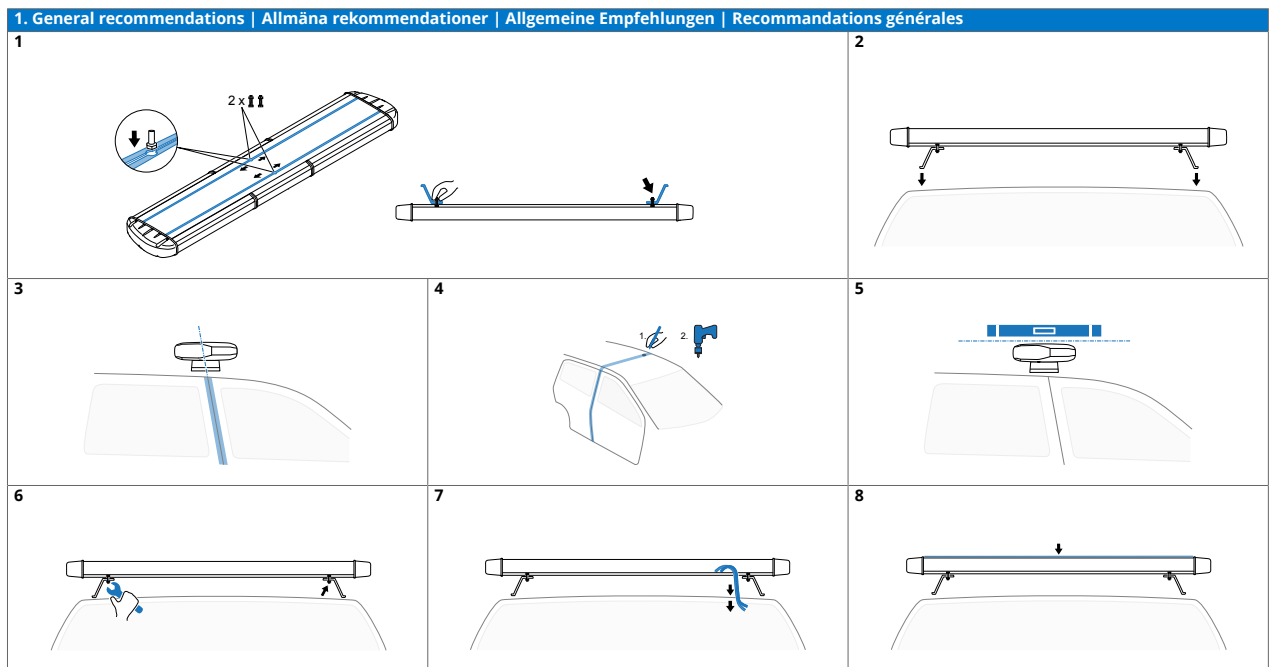

Vega Lightbar Amber - Quick Guide

EN The complete user manual can be found at: **SE** Den kompletta bruksanvisningen i original finns på: **DE** Die komplette Originalbetriebsanleitung finden Sie unter: **FR** La notice originale intégrale est disponible sur: www.standby.eu/support/manuals

Technical Data

Lens	Polycarbonate
Color, lens	Amber lenses with coating
Color, LED, End modules	Amber
Color, LED, Inboard modules	Amber
Cable	5 m
Voltage	10 - 24 VDC
Power consumption	5 A @ 13.5 V
	Max 4.3 @ 13.5 V
Length	835, 1280 or 1590 mm
Height	67 mm
Width	267 mm
Interface	Hardwired
Operating temperature	-40°C - +85°C
Approvals	ECE R65 I, ECE R10, EMC

Installation | Montering | Einbau | Installation

Safety

WARNING

This product contains high intensity LED devices. To prevent eye damage, do not look into the light beam at close range.