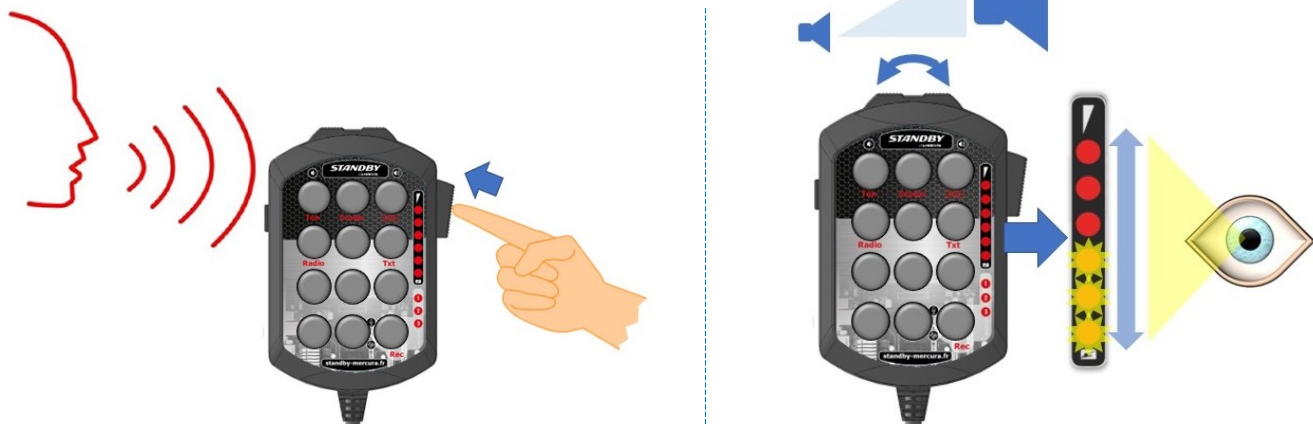

DIFFUSION DE LA VOIX / VOICE BROADCASTING