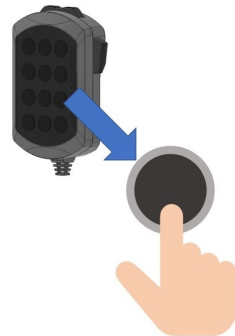

PRISE EN MAIN RAPIDE / QUICK GUIDE

BOITIER DE COMMANDES HANDY RAMPE FX SPA BALISAGE
BEACONING SPA FX LIGHTBAR HANDY CONTROL PANEL

FONCTIONS

- + = FONCTION CRUISE
  CRUISE FUNCTION
- + = CHANGEMENT DE TONALITE
  TONE SWITCH
- + = ACTIVATION & DESACTIVATION FEUX DE PENETRATION
  GRILL LAMP ACTIVATION & DEACTIVATION
- + = ACTIVATION & DESACTIVATION RADIO BROADCASTING
  RADIO BROADCASTING ACTIVATION & DEACTIVATION
- + = ACTIVATION & DESACTIVATION ECLAIRAGE TEXTE
  TEXT LIGHT SWITCHING ON & SWITCHING OFF
- + = ENREGISTREMENT MESSAGES AUDIO
  AUDIO MESSAGES RECORDING

MARCHE / ON

OU / OR

ARRÊT / OFF

OU / OR

OU / OR