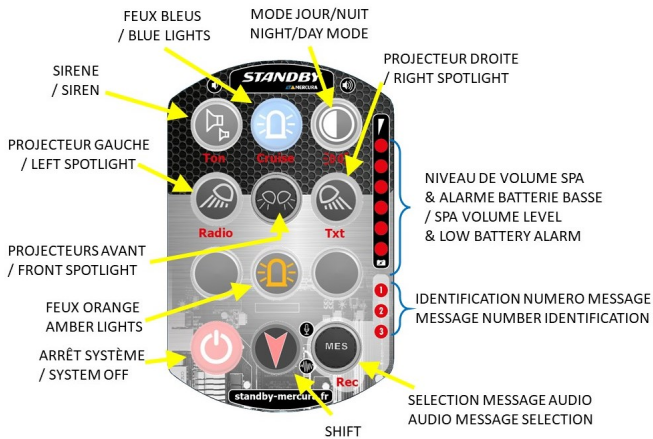

PRISE EN MAIN RAPIDE / QUICK GUIDE

BOITIER DE COMMANDES HANDY RAMPE FX SPA BALISAGE
BEACONING SPA FX LIGHTBAR HANDY CONTROL PANEL

FONCTIONS

-  +  = FONCTION CRUISE
CRUISE FUNCTION
-  +  = CHANGEMENT DE TONALITE
TONE SWITCH
-  +  = ACTIVATION & DESACTIVATION FEUX DE PENETRATION
GRILL LAMP ACTIVATION & DEACTIVATION
-  +  = ACTIVATION & DESACTIVATION RADIO BROADCASTING
RADIO BROADCASTING ACTIVATION & DEACTIVATION
-  +  = ACTIVATION & DESACTIVATION ECLAIRAGE TEXTE
TEXT LIGHT SWITCHING ON & SWITCHING OFF
-  +  = ENREGISTREMENT MESSAGES AUDIO
AUDIO MESSAGES RECORDING