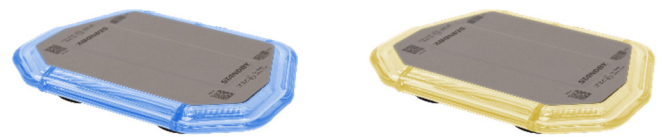

Lightbar

LB-200

Our slimmest light bar with a height of only 25 mm is the perfect solution in terms of installation height and light bar weight. The LB200 offers you foolproof mounting and handling thanks to the simple plug-in connection; whether blue or amber light.

With different lengths and 10 different flash modes, including day/night switching and cruise light function, this light bar perfectly suits your requirements and your vehicle.

Product features:

- **Slim design with 25 mm height (without mounting brackets)**
- **Available as an all blue or amber bar**
- **Effortless installation thanks to simple plug-in connection**
- **Various lengths: 300 to 2139mm in 153mm steps**
- **10 different flash modes; single, double, triple and quadruple flash, ICAO**
- **Single and triple flashes, both synchronous and alternating, approved to ECE R65 Class 2, ECE R10 and CISPR 25 Class 2**
- **Day/night shift**
- **Cruise light function**
- **Mini version also with magnetic attachment and cigarette lighter plug**

TECHNICAL DATA

Operating voltage	12/24 VDC (10 ... 30 VDC)
Current consumption	3 – 10 A, depending on length
LED-Colour	Blue, Amber
Colour domes	Clear
Flash pattern	Single-, Double-, Triple- and Quadruple flash, alternating or synchronous
Mounting	Fixed mounting, magnet mounting
Protection class	IP67
Weight	Approx. 7 kg/m
Connection cable	3 m (magnet version) 6 m (fixed mount version)
Available lengths	blue: 300, 1067, 1220, 1373, 1527 mm amber: 300, 454, 607, 914, 1067, 1220, 1373, 1527, 1833 mm
Height	25.5 mm (without mounting bracket)
Depth	220 mm
Approvals	ECE R10, CISPR 25 class 3 ECE R65 class 2