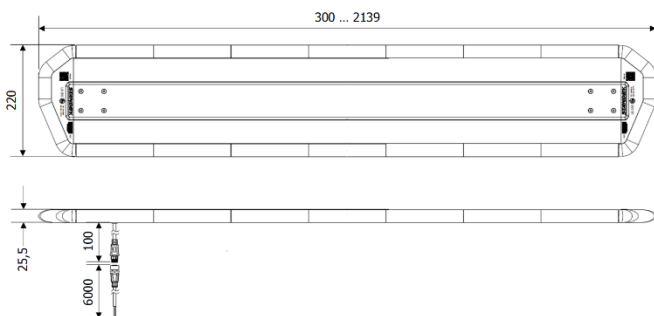

Lightbar

LB-200

Our slimmest light bar with a height of only 25 mm is the perfect solution in terms of installation height and light bar weight. The LB200 offers you foolproof mounting and handling thanks to the simple plug-in connection; whether blue or amber light.

With different lengths and 10 different flash modes, including day/night switching and cruise light function, this light bar perfectly suits your requirements and your vehicle.

Product features:

- **Slim design with 25 mm height (without mounting brackets)**
- **Available as an all blue or amber bar**
- **Effortless installation thanks to simple plug-in connection**
- **Various lengths: 300 to 2139mm in 153mm steps**
- **10 different flash modes; single, double, triple and quadruple flash, ICAO**
- **Single and triple flashes, both synchronous and alternating, approved to ECE R65 Class 2, ECE R10 and CISPR 25 Class 2**
- **Day/night shift**
- **Cruise light function**
- **Mini version also with magnetic attachment and cigarette lighter plug**

TECHNICAL DATA

Operating voltage	12/24 VDC (10 ... 30 VDC)
Current consumption	3 – 10 A, depending on length
LED-Colour	Blue, Amber
Colour domes	Clear
Flash pattern	Single-, Double-, Triple- and Quadruple flash, alternating or synchronous
Mounting	Fixed mounting, magnet mounting
Protection class	IP67
Weight	Approx. 7 kg/m
Connection cable	3 m (magnet version) 6 m (fixed mount version)
Available lengths	blue: 300, 1067, 1220, 1373, 1527 mm amber: 300, 454, 607, 914, 1067, 1220, 1373, 1527, 1833 mm
Height	25.5 mm (without mounting bracket)
Depth	220 mm
Approvals	ECE R10, CISPR 25 class 3 ECE R65 class 2