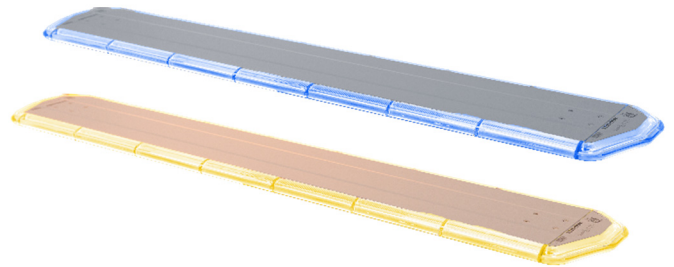

Lightbar

LB-200

Our slimmest light bar with a height of only 25 mm is the perfect solution in terms of installation height and light bar weight. The LB200 offers you foolproof mounting and handling thanks to the simple plug-in connection; whether blue or amber light.

With different lengths and 10 different flash modes, including day/night switching and cruise light function, this light bar perfectly suits your requirements and your vehicle.

Product features:

- **Slim design with 25 mm height (without mounting brackets)**
- **Available as an all blue or amber bar**
- **Effortless installation thanks to simple plug-in connection**
- **Various lengths: 300 to 2139mm in 153mm steps**
- **10 different flash modes; single, double, triple and quadruple flash, ICAO**
- **Single and triple flashes, both synchronous and alternating, approved to ECE R65 Class 2, ECE R10 and CISPR 25 Class 2**
- **Day/night shift**
- **Cruise light function**
- **Mini version also with magnetic attachment and cigarette lighter plug**

TECHNICAL DATA

Operating voltage	12/24 VDC (10 ... 30 VDC)
Current consumption	3 – 10 A, depending on length
LED-Colour	Blue, Amber
Colour domes	Clear
Flash pattern	Single-, Double-, Triple- and Quadruple flash, alternating or synchronous
Mounting	Fixed mounting, magnet mounting
Protection class	IP67
Weight	Approx. 7 kg/m
Connection cable	3 m (magnet version) 6 m (fixed mount version)
Available lengths	blue: 300, 1067, 1220, 1373, 1527 mm amber: 300, 454, 607, 914, 1067, 1220, 1373, 1527, 1833 mm
Height	25.5 mm (without mounting bracket)
Depth	220 mm
Approvals	ECE R10, CISPR 25 class 3 ECE R65 class 2