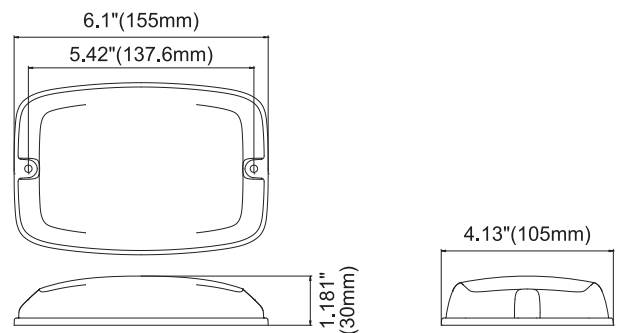

DIMENSIONS

Surface mount w/o flange bezel