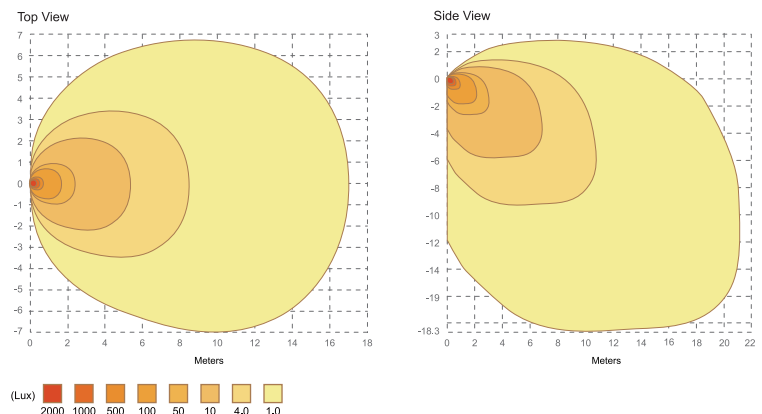

BEAM PATTERN

ACCESSORIES

99-W012X00-000
(Bezel, Black)

99-W012X01-000
(Bezel, White)

99-W012X02-000
(Bezel, Chrome)