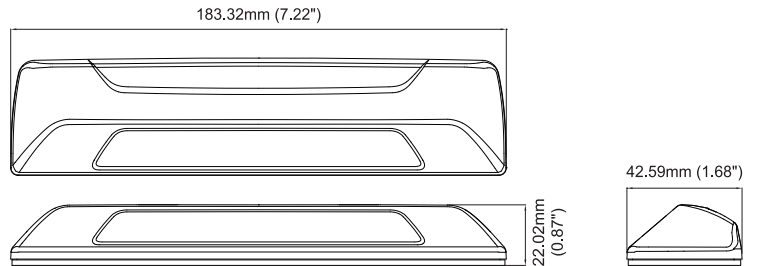

12~24VDC

SL157 series

7 Inch Exterior Scene Light

FEATURES

- Compact and simple design wherever you need illumination.
- Over 1400 Lumen output; Luminous intensity \geq 660 Lux at 1 meter.
- Certified ECE R10 and CISPR 25.
- 12~24V wide range input.
- Reverse polarity protection.
- Available in black, white or chrome bezel.
- Die-cast aluminium base for efficient heat dissipation and high LED durability.
- Weatherproof and vibration resistant design for internal or external use.

Max. Current: 1.2A @12VDC / 0.6A @24VDC

Max. Power: 14.4 Watt

Wires: Red-VDC: 21cm (20AWG)
Black-GND : 21cm (20AWG)

Fuse Rating: 2A

LED Colour: White

Lens Colour: Clear

Storage Temp. (°C): -40° ~ +75°

Working Temp. (°C): -30° ~ +65°

Warranty: 5 years

Weight : 108g

DIMENSIONS

BEAM PATTERN

ACCESSORIES

99-W012X00-000
(Bezel, Black)

99-W012X01-000
(Bezel, White)

99-W012X02-000
(Bezel, Chrome)