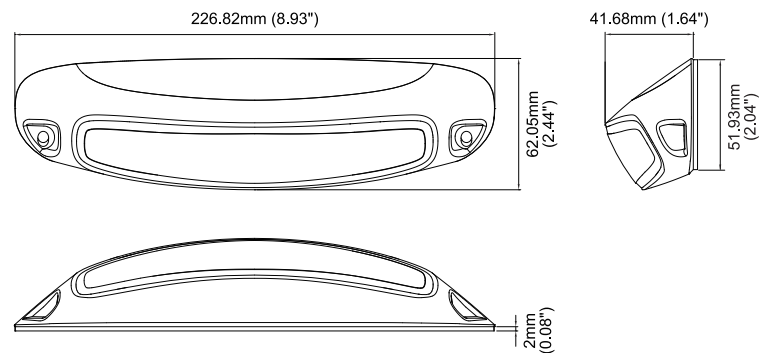

12~24VDC

SL209 series

9 Inch Exterior Scene Light

FEATURES

- Curved design to maximize coverage with streamline aesthetics.
- Over 1730 lumen output; Luminous intensity ≥ 820 lux at 1 meter.
- Certified ECE R10 and CISPR 25 Class 3.
- 12~24V wide range input.
- Reverse polarity protection.
- Die-cast aluminum base for efficient heat dissipation and high LED durability.
- Weatherproof and vibration resistant design for external use.

SPECIFICATIONS

Compliance: ECE R10, CISPR 25 Class 3, IPX7

Operating Voltage: 12~24VDC

Beam Type: Flood

LED Element: High Power LED x 6 pcs

Raw Lumen: 1730 lm

Effective Lumen: 1460 lm

Max. Current: 1.12A @12VDC / 0.56A @24VDC

Max. Power: 13.44 Watt

Wires: Red-VDC: 21cm (20AWG)
Black-GND : 21cm (20AWG)

Fuse Rating: 1.5A

LED Colour: White

Lens Colour: Clear

Storage Temp. (°C): -40° ~ +75°

Working Temp. (°C): -40° ~ +60°

Warranty: 5 years

Weight : 410g

DIMENSIONS

BEAM PATTERN