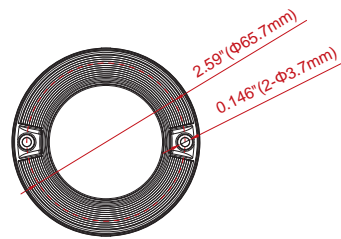

Dual Colour Small Round LED Interior Lamp

3" ROUND INTERIOR LIGHT

FEATURES

- 390 lm flood circular interior light for small area illumination.
- Aluminium base for efficient heat dissipation and maximum durability.
- Optional flush mount with rubber grommet.

SPECIFICATIONS

Approval: IPX8

LED: High Power LED x 6 pcs

Operating Voltage: 12~24VDC

Raw Lumen: 390 lm

Effective Lumen: 336 lm

Max. Current: 0.45A @12VDC / 0.225A @24VDC

Max. Power: 5.4 Watt

Wires: Red-Vcc Full Power: 20cm (20AWG)

Black-GND : 20cm (20AWG)

Fuse Recommended: 1A

Available in: WHITE

DIMENSIONS

Surface Mount

Flush Mount