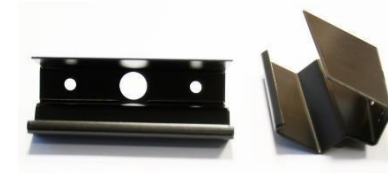

L54

There are a number of universal and vehicle-specific brackets for the L54 LED flasher to make installation in the vehicle as easy as possible

- **Universal holder**
- **Universal holder with adjustable Angle**
- **Holder for MB Sprinter, Vito**
- **Holder for VW Crafter, T6**

Universal Mounting Bracket

Mounting Bracket Vito/Sprinter (pre 2017)

Mounting Bracket VW T6 (Painted)

Mounting Bracket VW T6 Caravelle

Mounting Bracket Sprinter (post 2018)

Mounting Bracket VW Crafter

Mounting Bracket with Adjustable Angle >